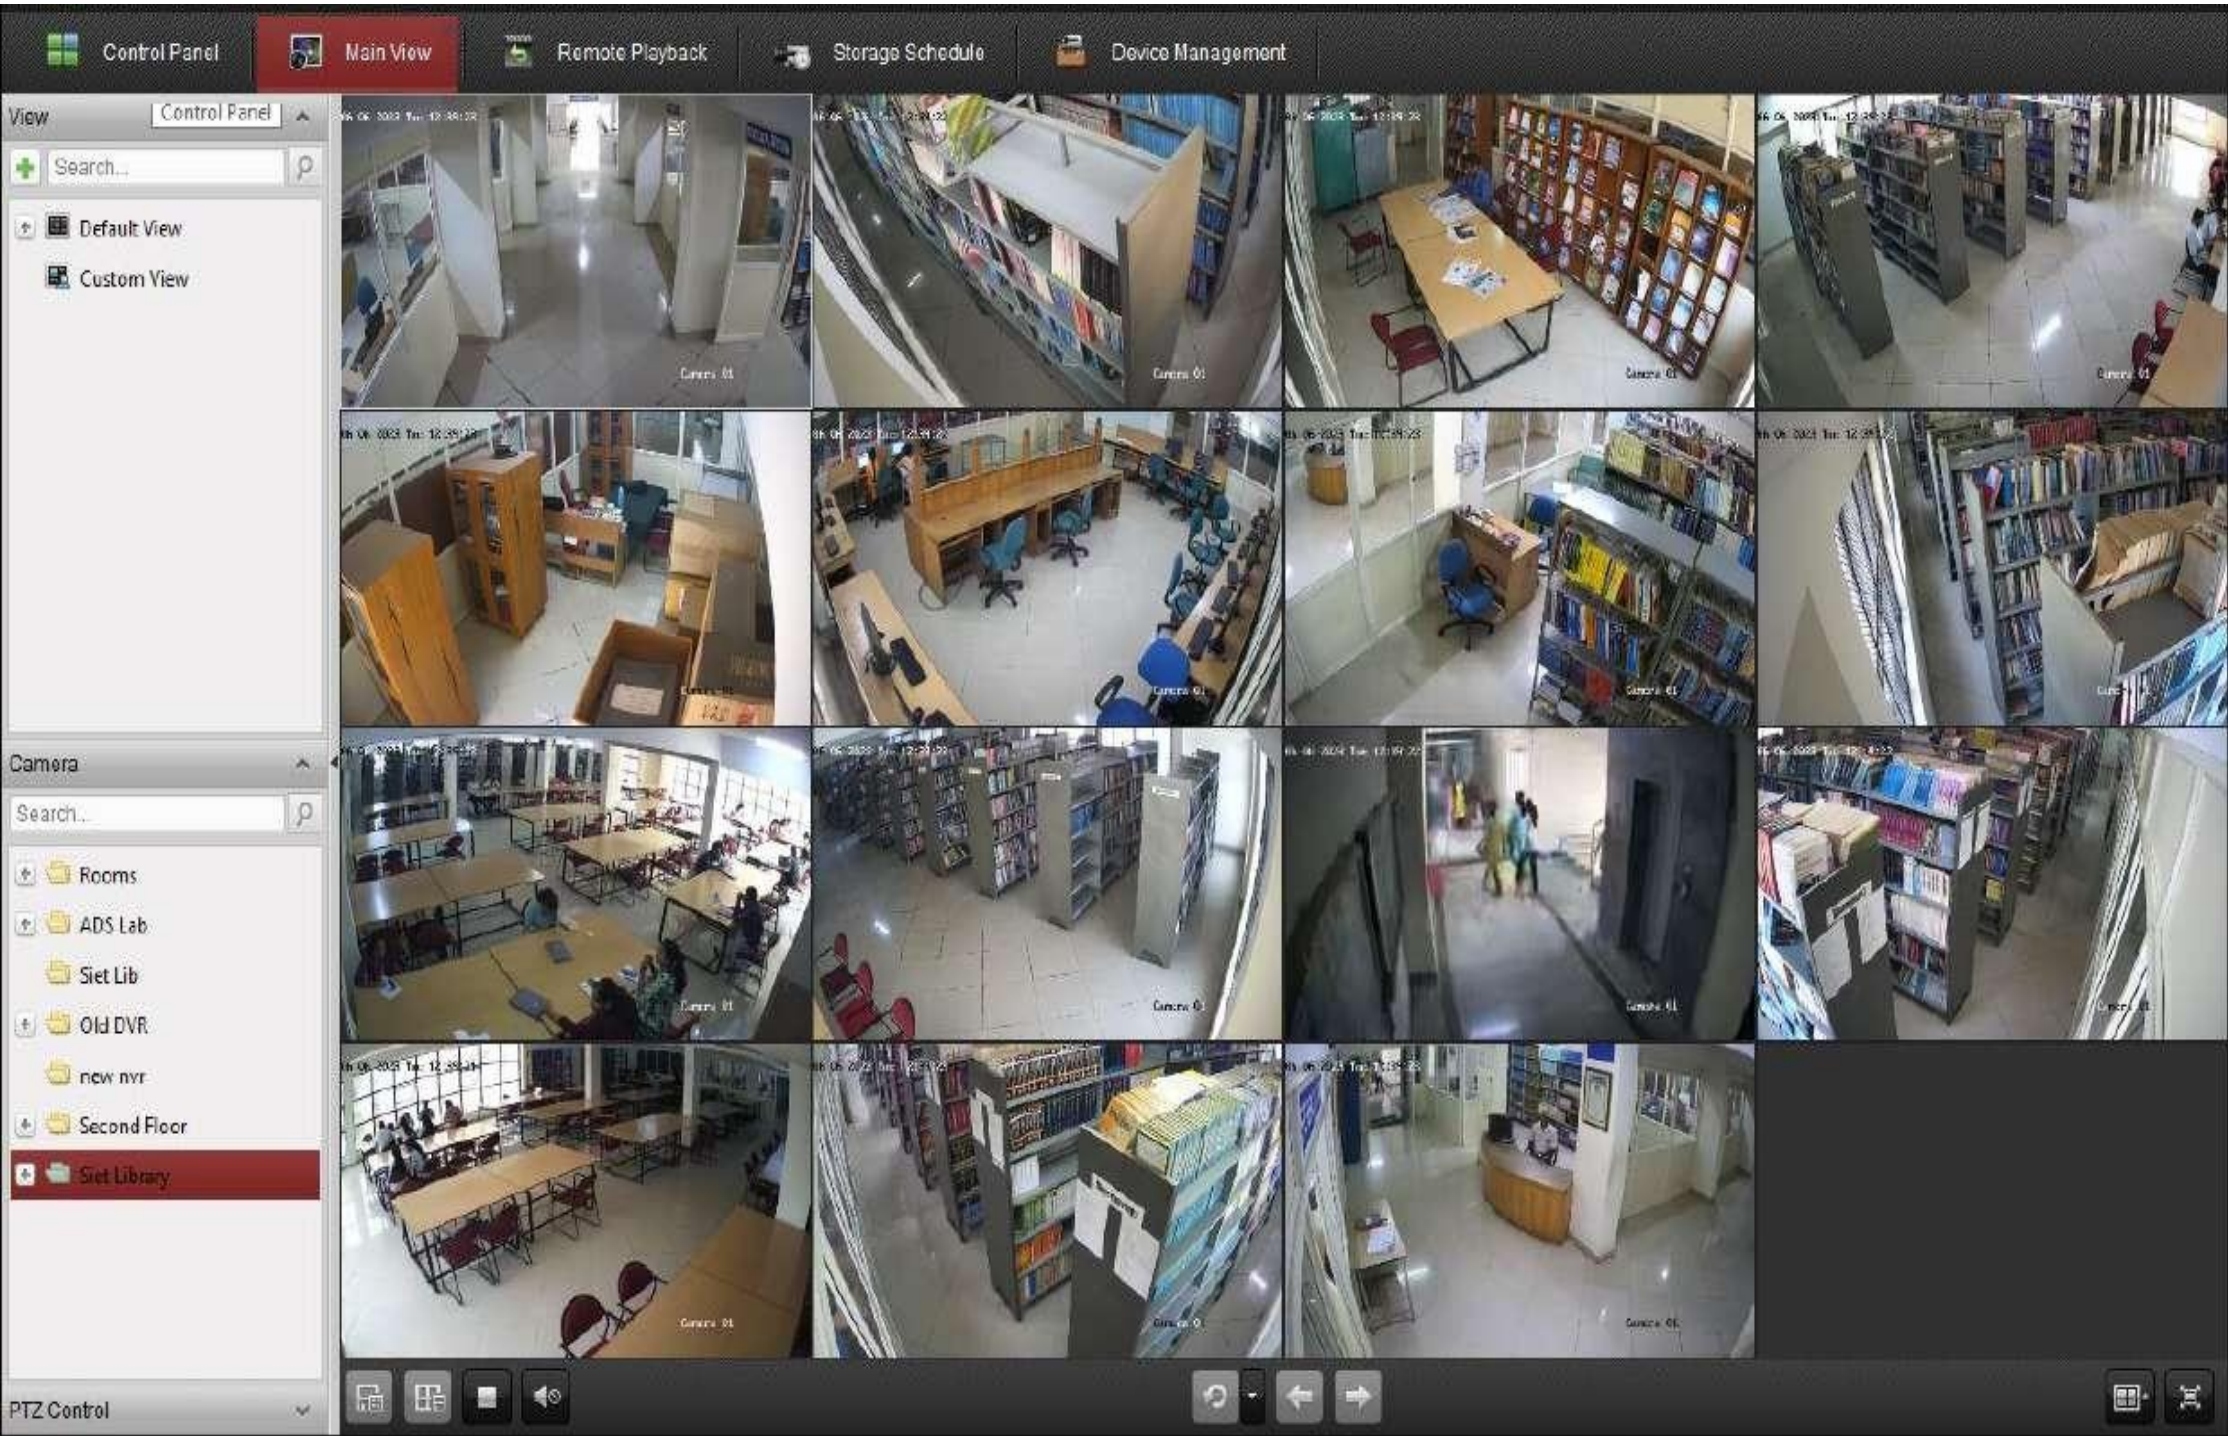

CC Camera in Laboratory

CC Camera in College Corridor

PRINCIPAL
SHRIDEVI INSTITUTE OF
ENGINEERING AND TECHNOLOGY
TUMKUR - 572106.

CC Camera in College Street

CC Camera in Class Room

PRINCIPAL
SHRIDEVI INSTITUTE OF
ENGINEERING AND TECHNOLOGY
TUMKUR - 572106.

CC TV Locations at Various Classrooms

CC TV Locations at Laboratories, Office, College Entrance and Corridor

CC TV at various Locations of Library and Study Hall