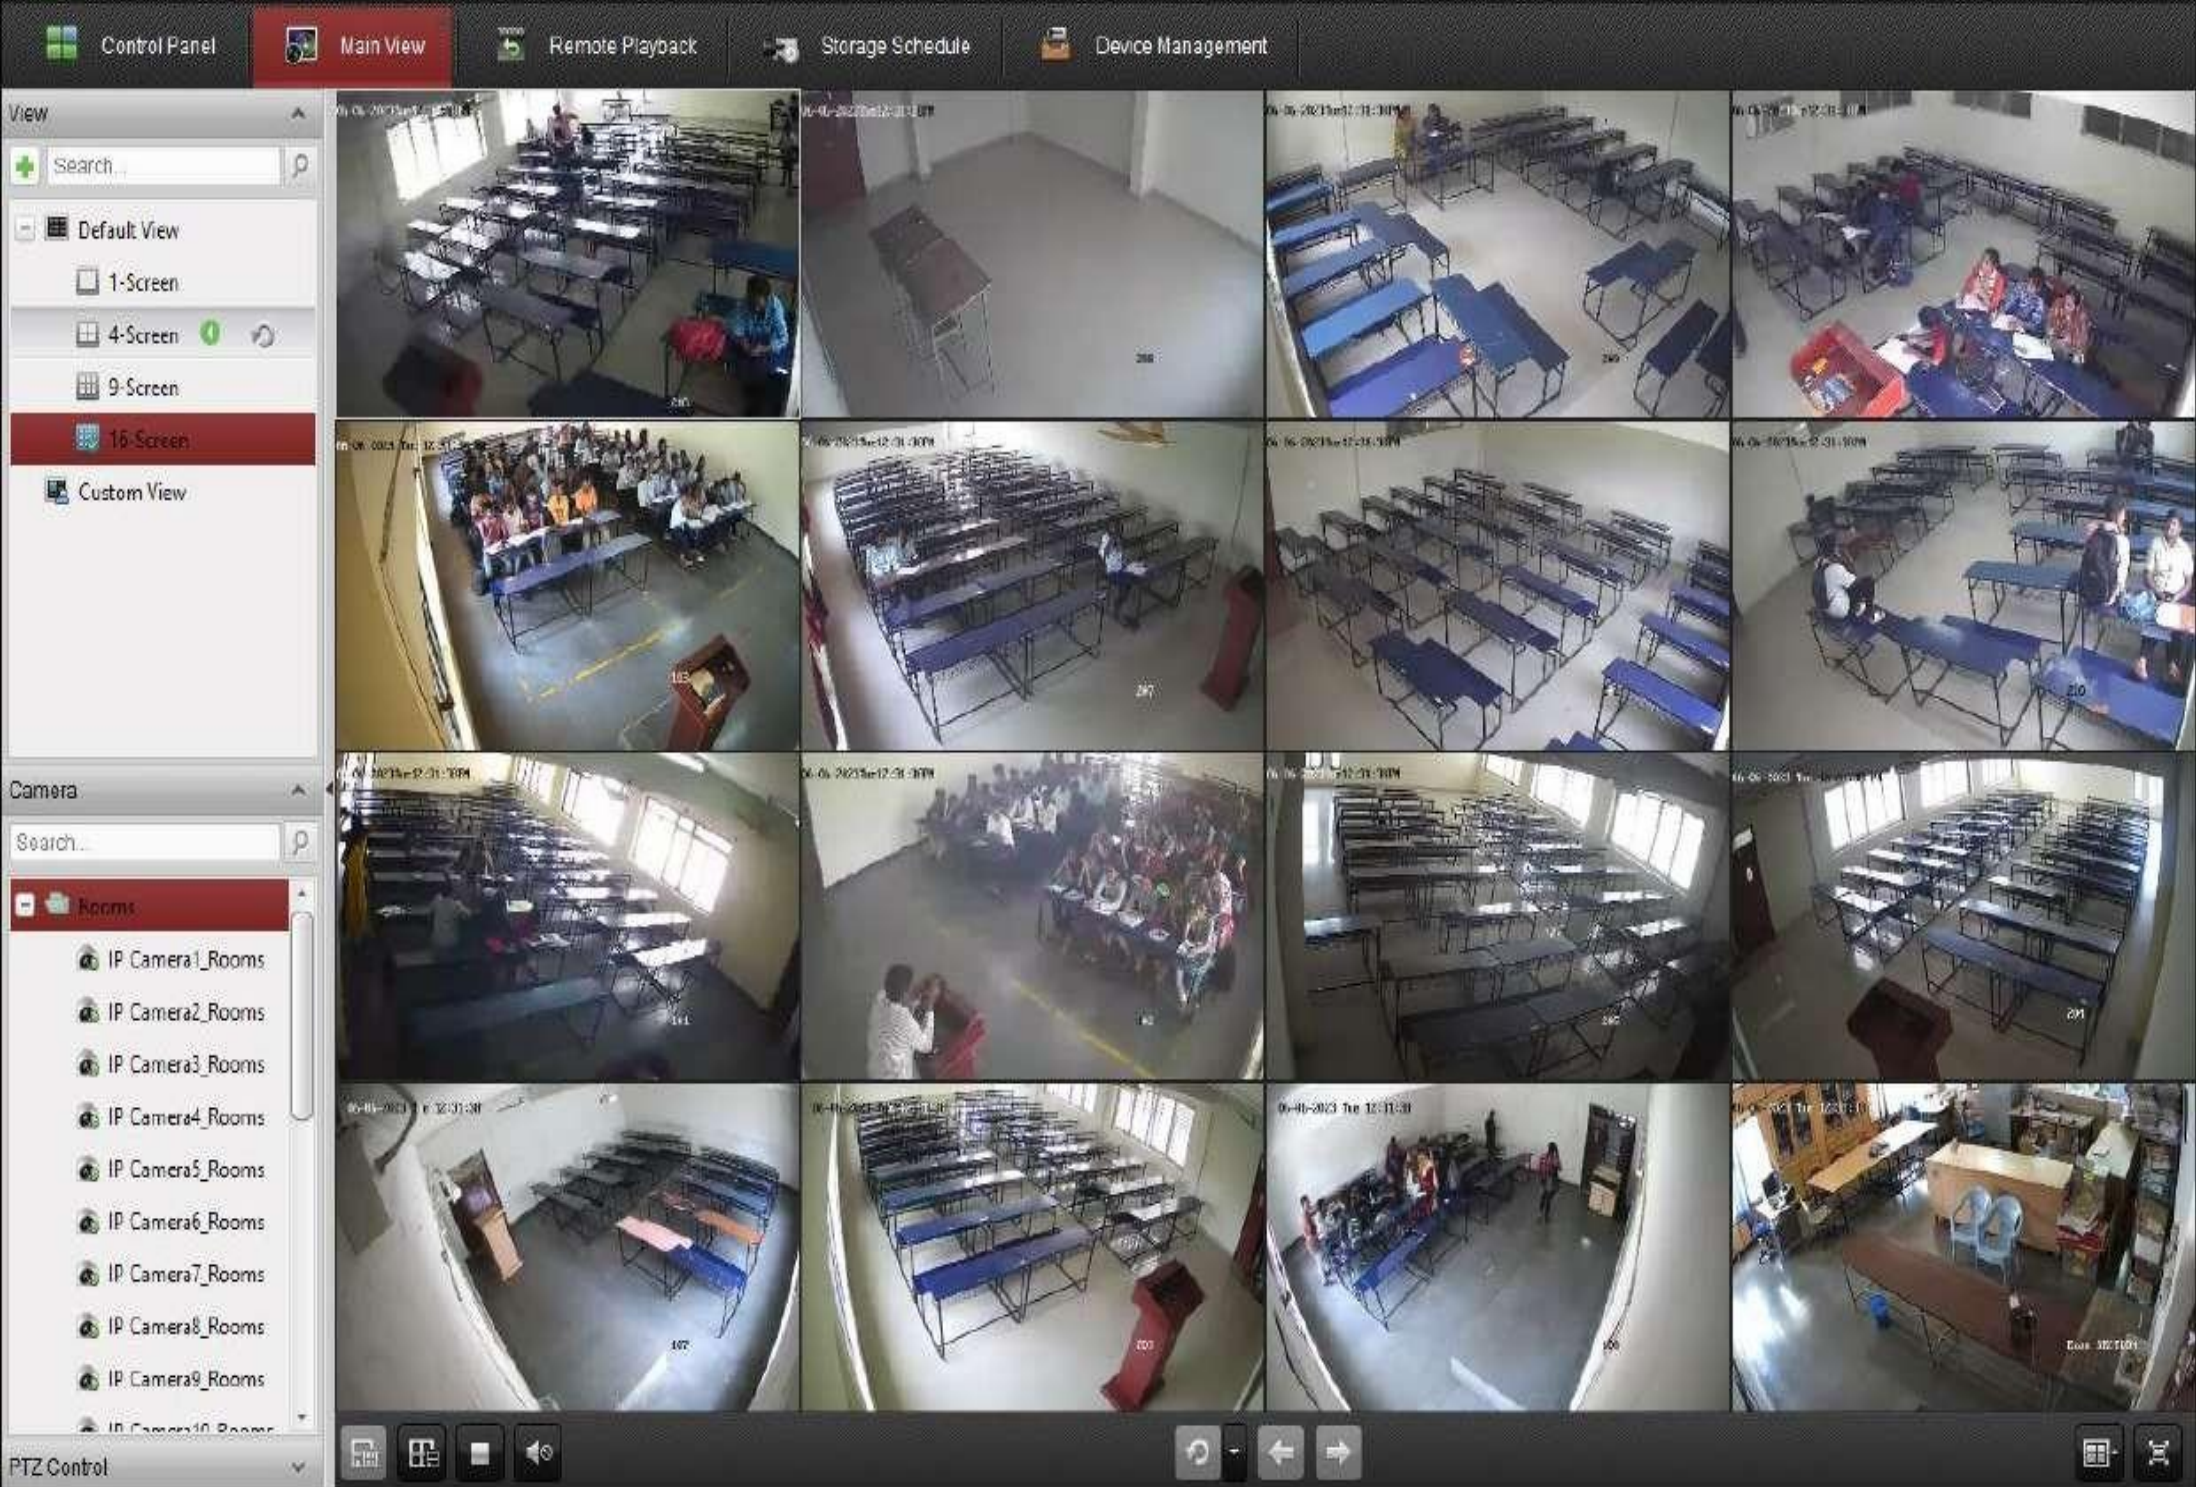

CC Camera in Laboratory

CC Camera in College Corridor

PRINCIPAL
SHRIDEVI INSTITUTE OF
ENGINEERING AND TECHNOLOGY
TUMKUR - 572106.

CC Camera in College Street

CC Camera in Class Room

PRINCIPAL
SHRIDEVI INSTITUTE OF
ENGINEERING AND TECHNOLOGY
TUMKUR - 572106.

CC TV Locations at Various Classrooms

CC TV Locations at Laboratories, Office, College Entrance and Corridor

CC TV at various Locations of Library and Study Hall