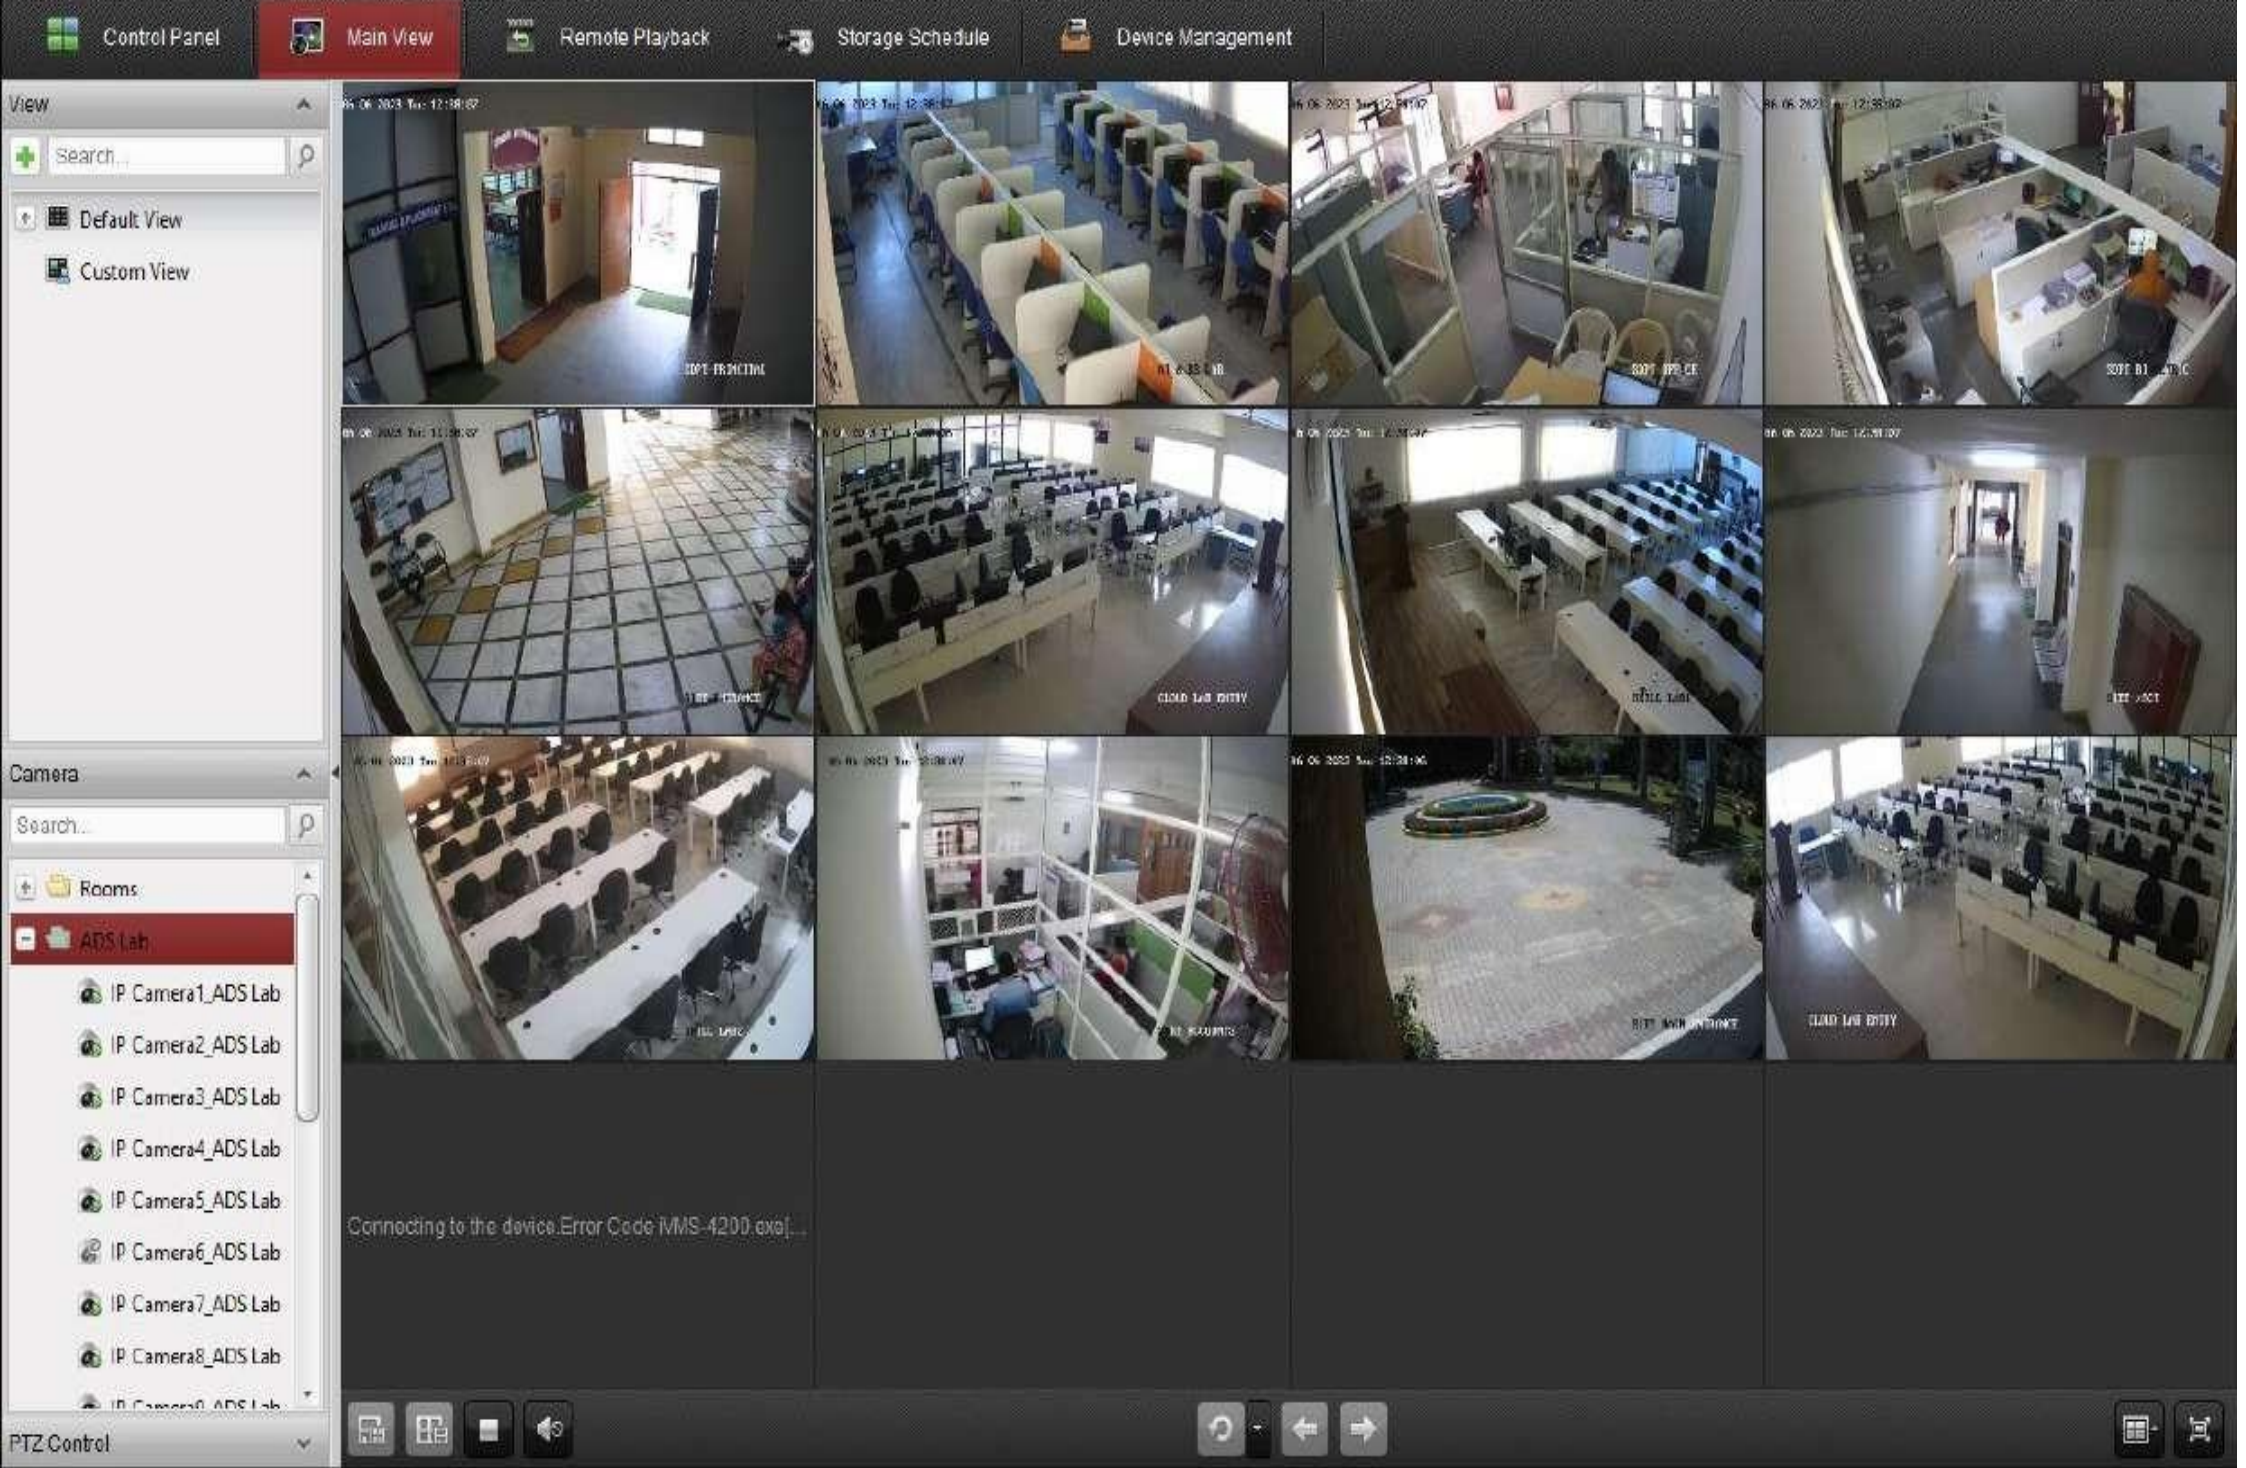

CC Camera in Laboratory

CC Camera in College Corridor

PRINCIPAL
SHRIDEVI INSTITUTE OF
ENGINEERING AND TECHNOLOGY
TUMKUR - 572106.

CC Camera in College Street

CC Camera in Class Room

PRINCIPAL
SHRIDEVI INSTITUTE OF
ENGINEERING AND TECHNOLOGY
TUMKUR - 572106.

CC TV Locations at Various Classrooms

CC TV Locations at Laboratories, Office, College Entrance and Corridor

CC TV at various Locations of Library and Study Hall